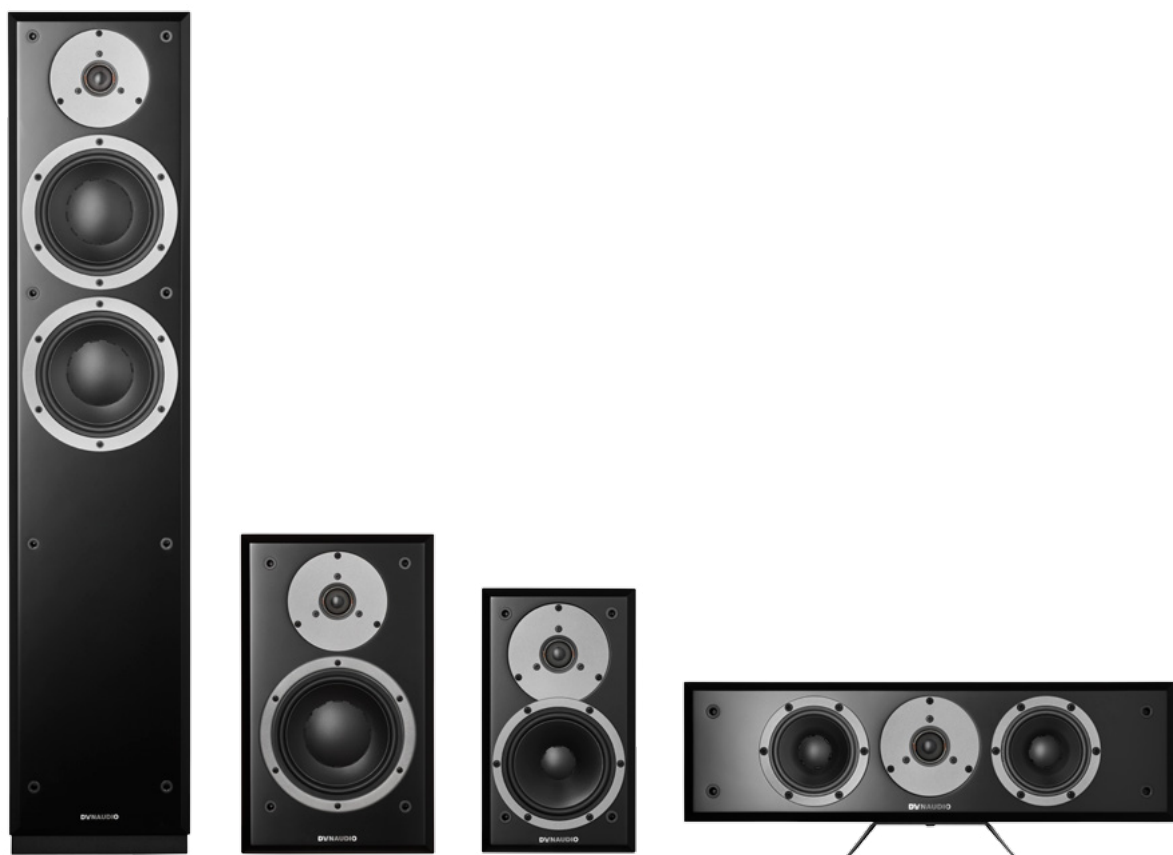

# Emit series

Advanced Dynaudio driver technologies, coupled with Dynaudio's renowned Danish craftsmanship, highlight the Emit series.

**DYNAUDIO**

Emit M30

Emit M20

Emit M10

Emit M15 Center

**Emit series**

Data	Emit M30	Emit M20	Emit M10	Emit M15 Center
Sensitivity	86dB (2.83V / 1m)	86dB (2.83V / 1m)	86dB (2.83V / 1m)	86dB (2.83V / 1m)
IEC power handling	200W	150W	150W	> 150W
Impedance	4Ω	4 Ohms	6Ω	4-6Ω
Frequency response (+/- 3dB)	40Hz – 23kHz	50Hz – 23kHz	50Hz – 23kHz	60Hz – 23kHz
Box Principle	Bass reflex rear ported	Bass reflex rear ported	Bass reflex rear ported	Bass reflex rear ported
Crossover	2-way	2-way	2-way	2-way
Crossover frequency	1800Hz	2600Hz	1800Hz	1800Hz
Crossover topology	2nd order	1st/2nd order	1st order	1st/2nd order
Woofer	2 x 17cm MSP	17cm MSP	14cm MSP	2 x 11cm MSP
Midrange	-	-	-	-
Tweeter	28mm soft dome	28mm soft dome	28mm soft dome	28mm soft dome
Weight	18kg / 40lb	7.5kg / 16lb	5.6kg / 12lb	7kg / 16lb
Dimensions (W x H x D)	204 x 960 x 275mm 8 x 37.8 x 10.8in	215 x 355 x 265mm 8.5 x 14 x 10.4in	170 x 292 x 238mm 6.7 x 11.5 x 9.5in	500 x 142 x 200mm 19.7 x 5.6 x 7.9in
Dimensions with feet/grille (W x H x D)	204 x 960 x 290mm 8 x 37.8 x 11.4in	215 x 355 x 280mm 8.5 x 14 x 11in	170 x 292 x 253mm 6.7 x 11.5 x 10in	500 x 180 x 215mm 19.7 x 7.1 x 8.3in

**Finishes/grilles:** Black Satin/Black and White Satin/Grey

**Emit**  
High-end's highest value

**Emit**  
**Designed,  
engineered  
and assembled  
in Denmark**

Learn more, get the latest tips and tricks and read our reviews on  
[dynaudio.com](https://www.dynaudio.com) and [facebook.com/dynaudiogroup](https://facebook.com/dynaudiogroup)