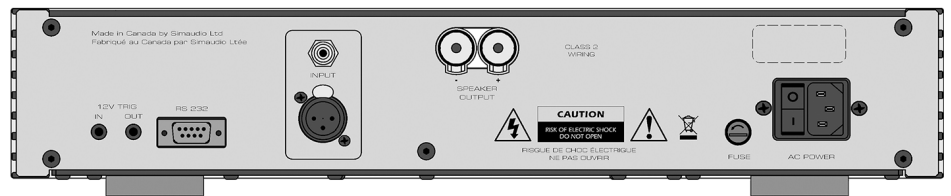

Nēo

400M

Power Amplifier

Mono Fully Balanced Design

Extremely powerful, yet with a delicacy and articulation of the best amplifiers out there, the **Nēo 400M** can take on virtually any loudspeaker you connect it to. Delivering a bottom-end slam with authority and weight to the foundation of the music, it will transport you into a live concert environment. On the top end of the musical spectrum, the **Nēo 400M** delivers finesse, detail and refinement that can challenge your perception of reality vs. recorded music.

Of course, key features you'd expect in a **MOON Nēo Series** product are present such as 12V triggers and an RS-232 port for custom-install environments.

Significant Design Features:

- ▲ Fully balanced differential circuitry.
- ▲ Precision matched proprietary MOON Bipolar output transistors for improved bass response and accurate sonic reproduction.
- ▲ An oversized power supply using a custom proprietary toroidal transformer design.
- ▲ A high damping factor yielding superior musical dynamics, improved signal speed & refined timbre accuracy.
- ▲ "Class A" output to 10 watts for greater efficiency.
- ▲ Optimized selection of very high quality electronic components.

Specifications:

Output Power at 8Ω	400 Watts
Output Power at 4Ω	650 Watts
Input Sensitivity	800mV RMS
Input Impedance	47000Ω
Damping Factor	> 800
Maximum current output	56 Amperes
Maximum output voltage	70 Volts
Signal-to-noise Ratio	106dB @ full power
Frequency response (full range)	10Hz - 125kHz +0/-3dB
THD (20Hz - 20kHz @ 1 watt)	< 0.02%
THD (20Hz - 20kHz @ 400 watts)	< 0.05%
Intermodulation distortion	Unmeasurable
Shipping weight	33 lbs / 15 Kgs
Dimensions (width x height x depth)	16.9 x 3.5 x 14.0 in. 42.9 x 8.9 x 37.6 cm.